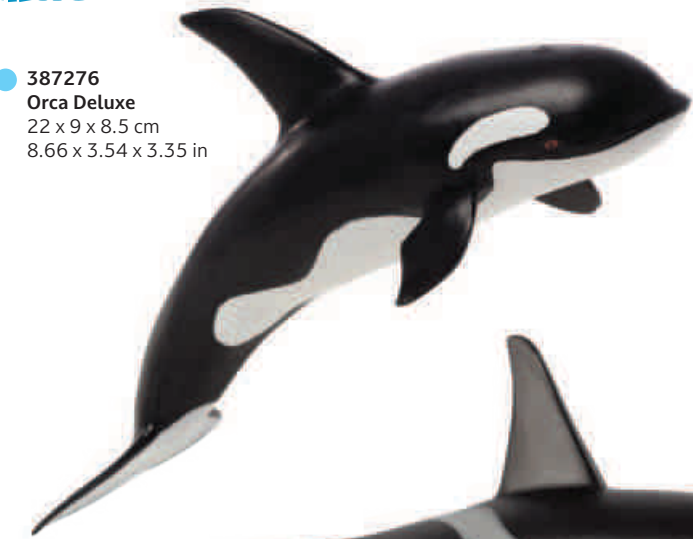

● 387211
Manatee
14.5 x 5.8 x 4.2 cm
5.71 x 2.28 x 1.65 in

● 387115
Californian Sea Lion
10.5 x 9 x 6.5 cm
4.13 x 3.54 x 2.56 in

● 387276
Orca Deluxe
22 x 9 x 8.5 cm
8.66 x 3.54 x 3.35 in

● 387114
Male Orca
21 x 8 x 8 cm
8.27 x 3.15 x 3.15 in