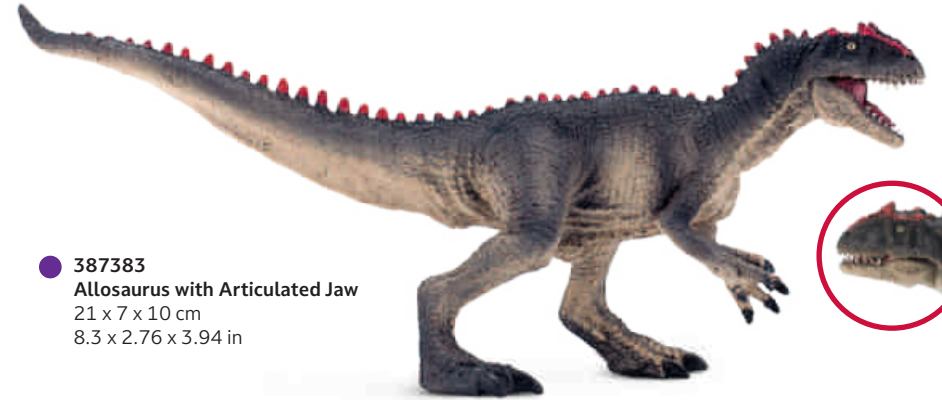

387383
Allosaurus with Articulated Jaw
21 x 7 x 10 cm
8.3 x 2.76 x 3.94 in