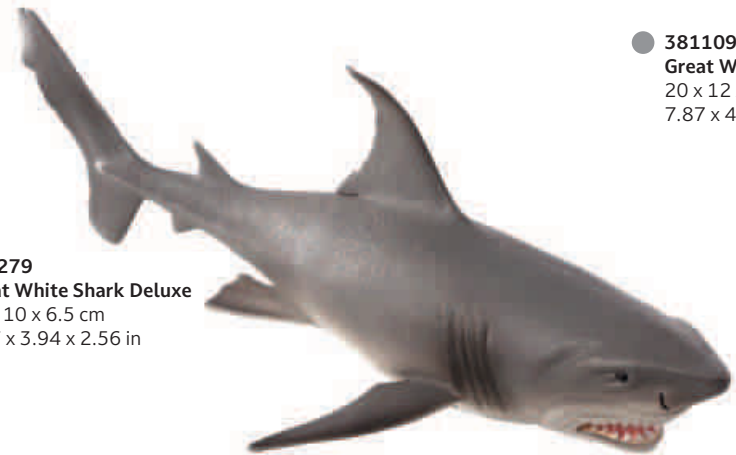

● 387279
Great White Shark Deluxe
20 x 10 x 6.5 cm
7.87 x 3.94 x 2.56 in